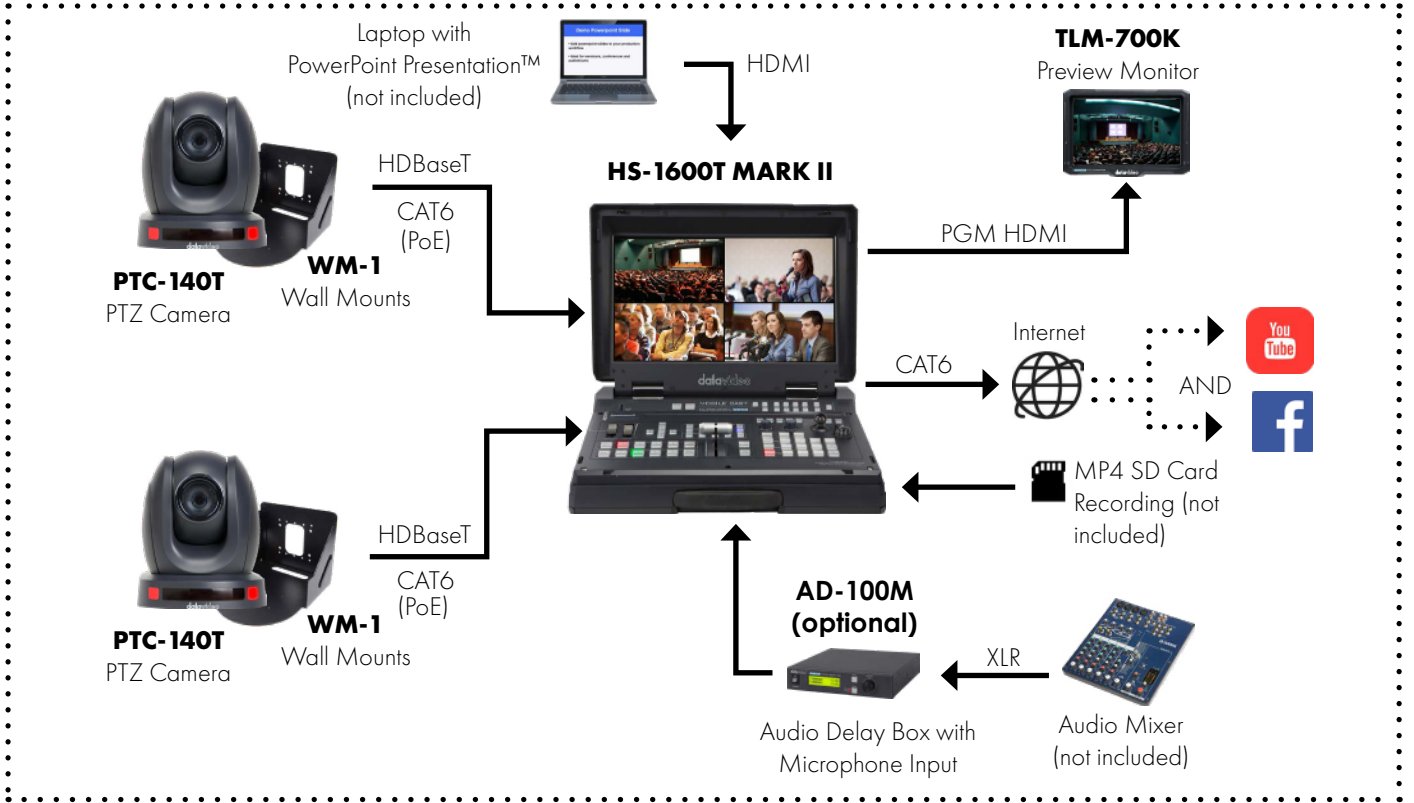

HS-1600T MARK II

4-Channel HD/SD HDBaseT Portable
Video Streaming Studio

Workflow