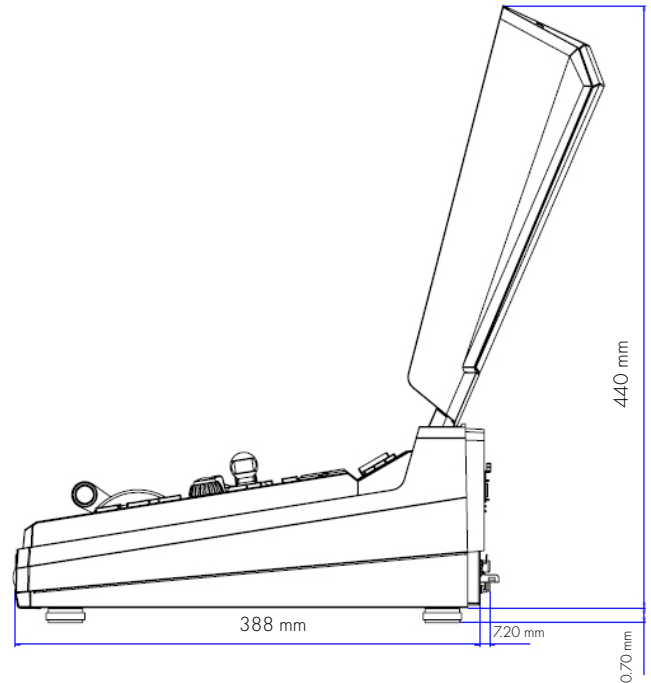

HS-1600T MARK II

4-Channel HD/SD HDBaseT Portable
Video Streaming Studio

Workflow

Dimensions

All measurements in millimeters (mm)

10.70 mm

Specifications

Model Name	HS-1600T MKII
Product Name	4-Channel HD/SD HDBaseT Portable Video Streaming Studio
Video Standard	HD & SD
Video Format	1080p 50/59.94/60Hz 1080i 50/59.94/60Hz 720p 50/59.94/60Hz 576i/p 50Hz 480i/p 59.94Hz
Input Routable / Crosspoint	N/A
Video Input	3 x HDBaseT 1 x HDMI
Computer Graphical Interface	1 via HDMI
Down-Converted Output	Yes
Video Output	3 x HDMI PGM 1 x HDBaseT (RJ-45) 1 x Stream Port (RJ-45)
Analogue Audio Input	2 x Balanced XLR 1 x Stereo RCA (L/R) De-embedded Digital Audio
Analogue Audio Output	1 x Stereo headphone
Digital Embedded Audio Support	Input :2 Channel Output: 2 Channel
Audio Delay Calibration	N/A
A+V Switching	N/A
USK	1 x USK Lumakey support
DSK	N/A
Picture in Picture	1
Logo Insertion	N/A
Built-in Audio Mixer	Yes, 4 Channels
Built-in Monitor Display	17.3" HD TFT LED backlit, 1920x1080 pixels
Built-in Intercom & Tally	N/A
Streaming Video Encode	H.264 / AVC, Main/ High Profile Configurable Bit-rate up to 10Mbps
Streaming Audio Encode	AAC-LC Configurable bit rate ranging from 32Kbps to 384Kbps Sample rate: 48KHz, 16bit
Streaming Protocol	TS over TCP/UDP (unicast & multicast) RTSP over HTTP/TCP/UDP (RTSP Elementary Streaming) RTMP/RTMPS (Publish)
Streaming Control	Web browser UI for configuration and control Socket commands
Recording File System	FAT, exFAT, NTFS
Recording File Format	MP4
Recording Setting Control	Web UI for system configuration and control
Dimensions (LxWxH)	455 x 355 x 134 mm
Weight	17.2 Lbs (7.8 Kg), Reinforce Plastic Case
Accessory	CB-60/61/62
Power	DC 48V, 4.16A
Operating Temp. Range	0~40 °C