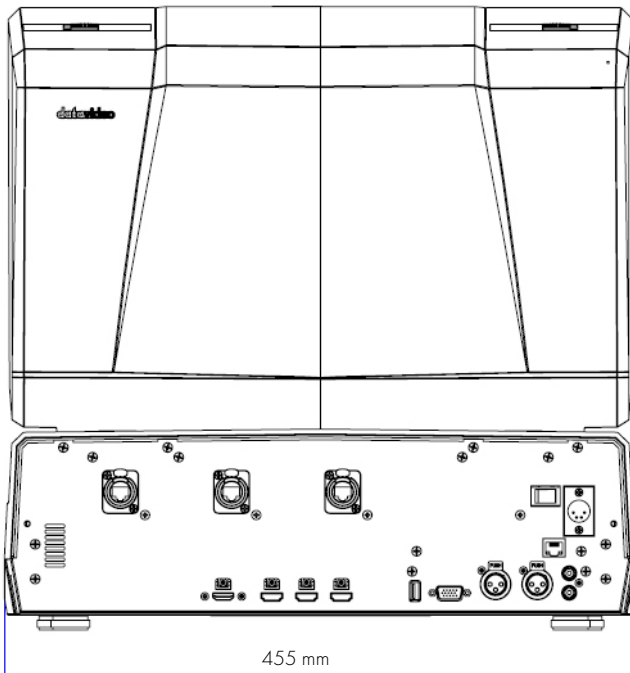

Dimensions

All measurements in millimeters (mm)