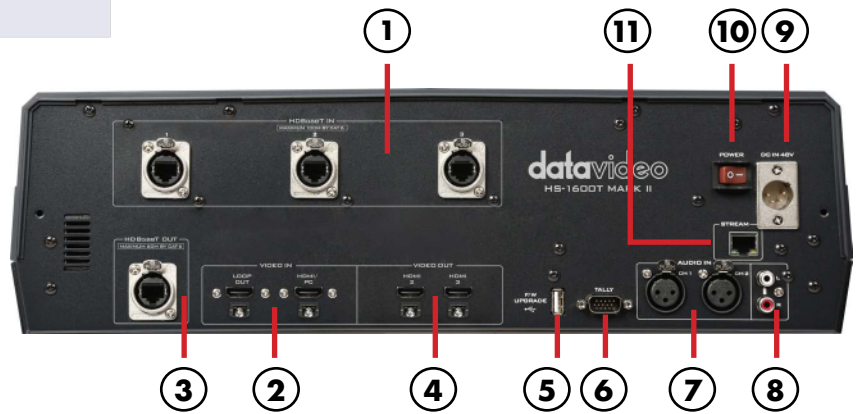

HS-1600T MARK II

4-Channel HD/SD HDBaseT Portable Video Streaming Studio

Rear Panel I/O Function

1. HDBaseT Port IN x 3
2. HDMI Video IN
3. HDBaseT Port OUT x 1
4. HDMI Video OUT x 2
5. USB F/W Upgrade Port
6. TALLY Output Port
7. AUDIO IN – XLR Balanced CH1/CH2
8. AUDIO IN – Stereo RCA (Left/Right)
9. DC IN
10. Power Switch
11. Stream Port